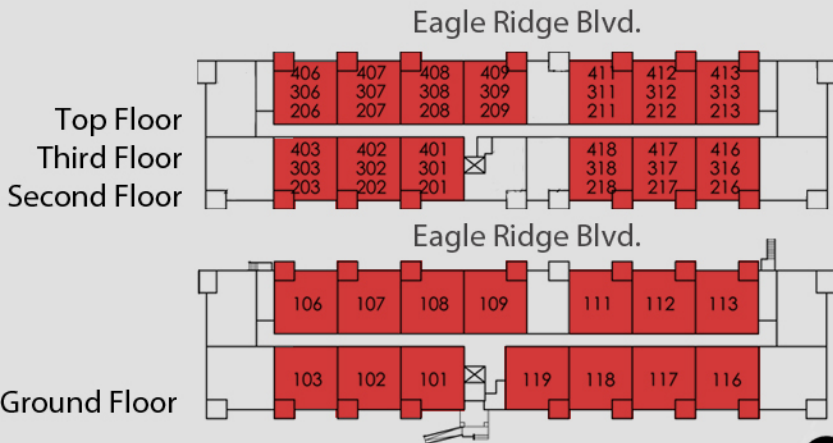

TRIBECA

YMM

ASTORIA | MODEL A

2 BED , 2 BATH

847 SQ.FT.

The developer reserves the right to make minor modifications or substitutions to building design, specifications and floorplans should they be necessary to maintain the high standards of this community. Square footages are based on preliminary surveyor's measurements and are approximate.