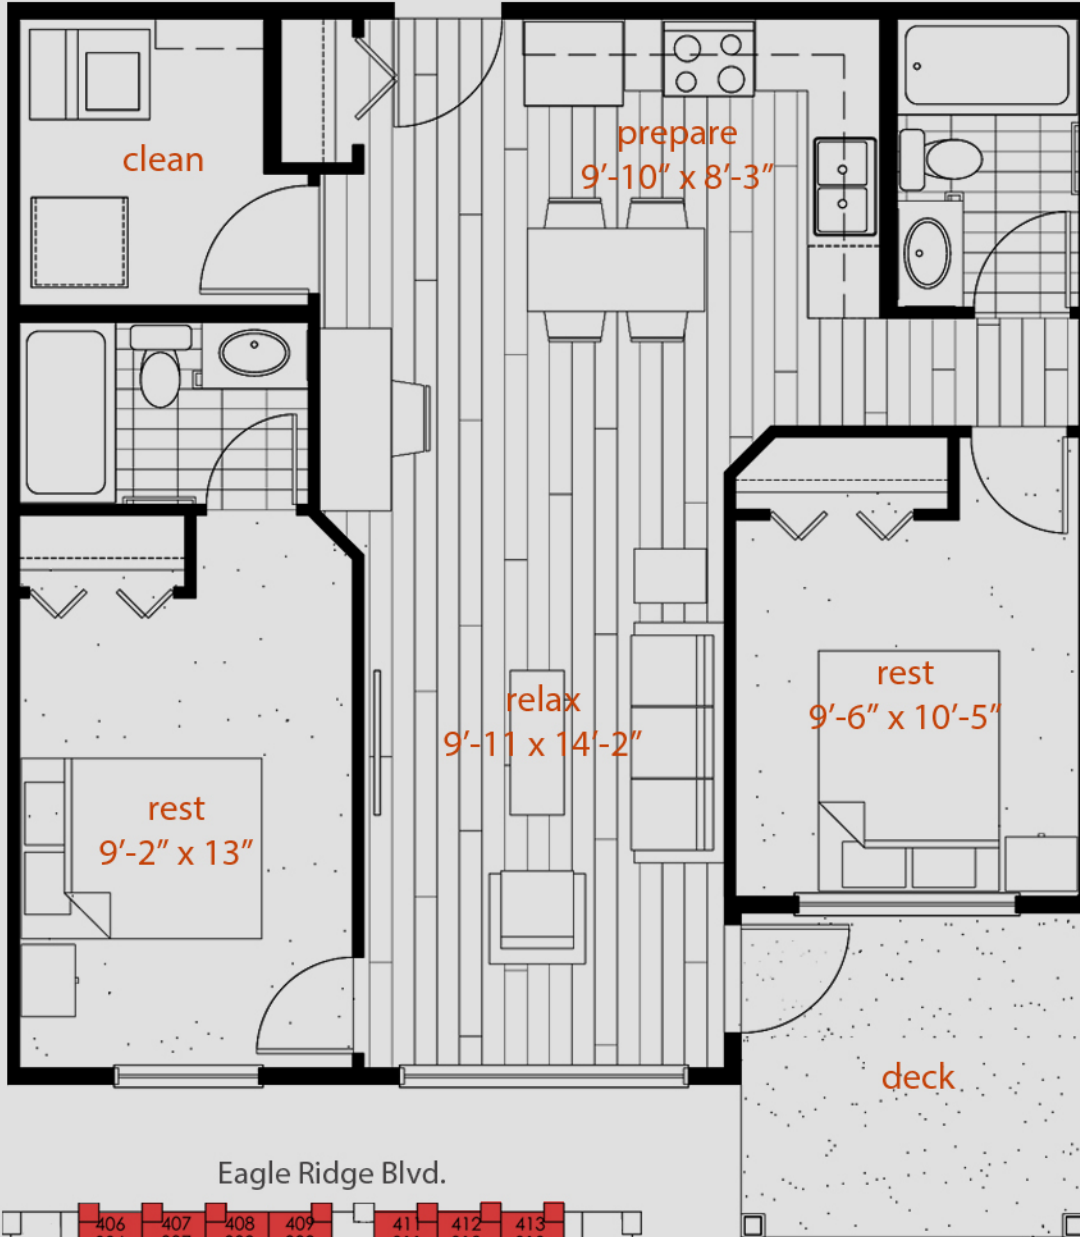

TRIBECA

YMM

ASTORIA | MODEL A

2 BED , 2 BATH

847 SQ.FT.

The developer reserves the right to make minor modifications or substitutions to building design, specifications and floorplans should they be necessary to maintain the high standards of this community. Square footages are based on preliminary surveyor's measurements and are approximate.